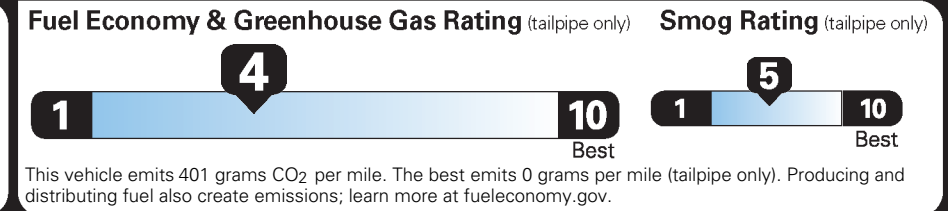

EPA DOT Fuel Economy and Environment

Gasoline Vehicle

You spend \$1,750 more in fuel costs over 5 years compared to the average new vehicle.

Annual fuel cost \$1,850

Actual results will vary for many reasons, including driving conditions and how you drive and maintain your vehicle. The average new vehicle gets 27 MPG and costs \$7,500 to fuel over 5 years. Cost estimates are based on 15,000 miles per year at \$2.70 per gallon. MPGe is miles per gasoline gallon equivalent. Vehicle emissions are a significant cause of climate change and smog.