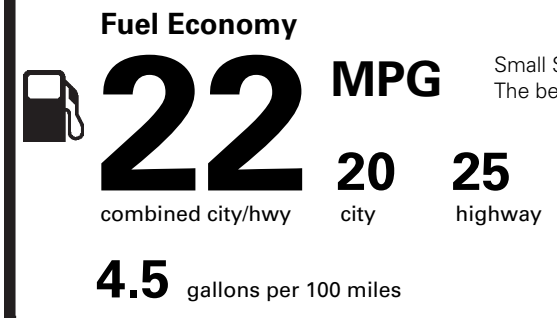

EPA DOT Fuel Economy and Environment

Gasoline Vehicle

You spend \$1,750 more in fuel costs over 5 years compared to the average new vehicle.

Annual fuel cost \$1,850

Actual results will vary for many reasons, including driving conditions and how you drive and maintain your vehicle. The average new vehicle gets 27 MPG and costs \$7,500 to fuel over 5 years. Cost estimates are based on 15,000 miles per year at \$2.70 per gallon. MPGe is miles per gasoline gallon equivalent. Vehicle emissions are a significant cause of climate change and smog.